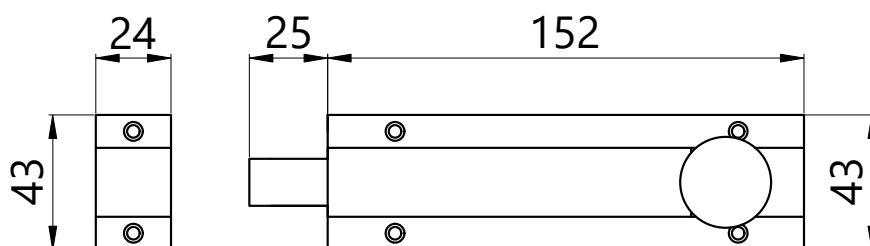

Distinctive finishes are a hallmark of Hardwick Classic ironmongery.