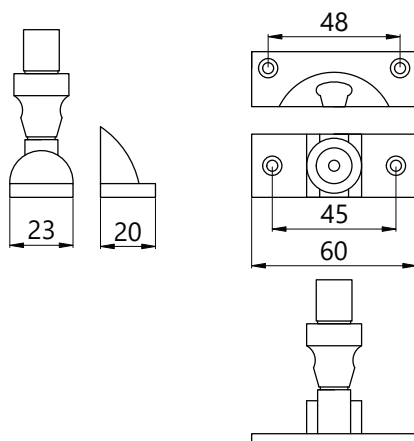

View product online

**FINEST BRASSWARE TO ENHANCE
QUALITY DOORS AND WINDOWS**