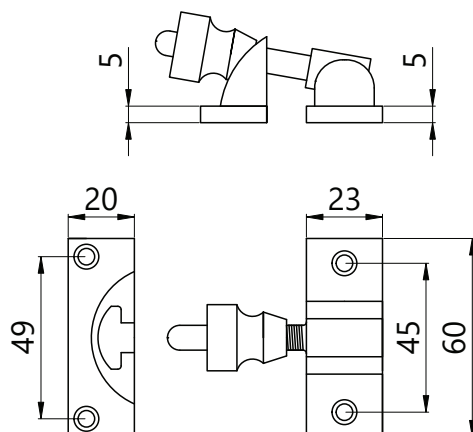

HARDWICK

**1065**  
Non-Locking Brighton Fastener

- ▶ Screws included.
- ▶ Manufactured from Solid Brass.

Polished Brass (PB)

Chrome Plated (CP)

Satin Chrome Plated (SCP)

Antique Brass (AB)

Distinctive finishes are the hallmark of Hardwick ironmongery - for more detail and maintenance information visit: [www.hardwick.co.uk/pages/finishes](http://www.hardwick.co.uk/pages/finishes)