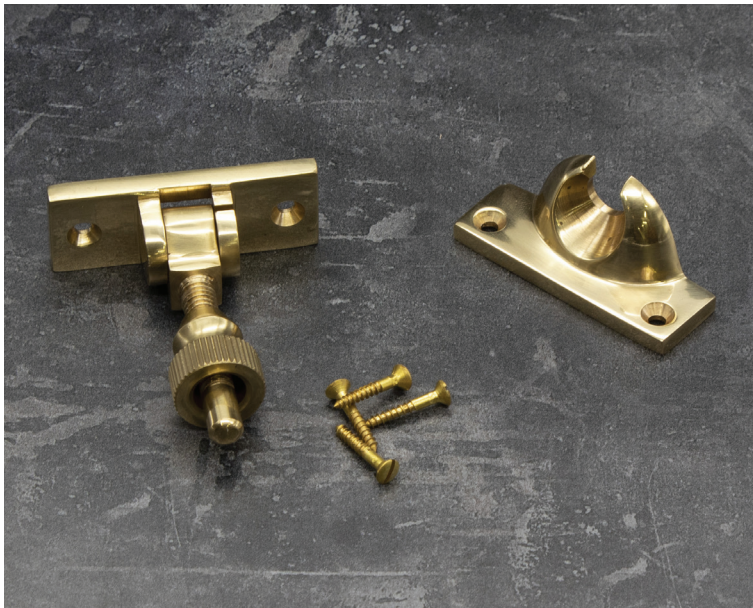

HARDWICK

**1065**  
Non-Locking Brighton Fastener

- ▶ Screws included.
- ▶ Manufactured from Solid Brass.

Polished Brass (PB)

Chrome Plated (CP)

Satin Chrome Plated (SCP)

Antique Brass (AB)

Distinctive finishes are the hallmark of Hardwick ironmongery - for more detail and maintenance information visit: [www.hardwick.co.uk/pages/finishes](http://www.hardwick.co.uk/pages/finishes)