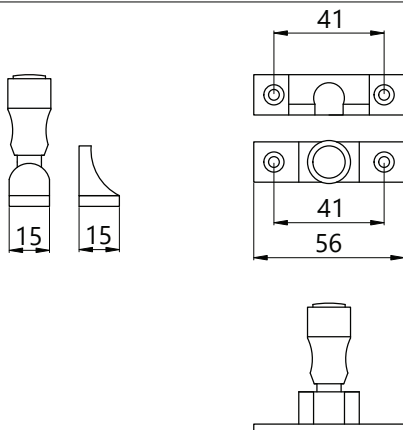

View product online

**FINEST BRASSWARE TO ENHANCE
QUALITY DOORS AND WINDOWS**

www.hardwick.co.uk