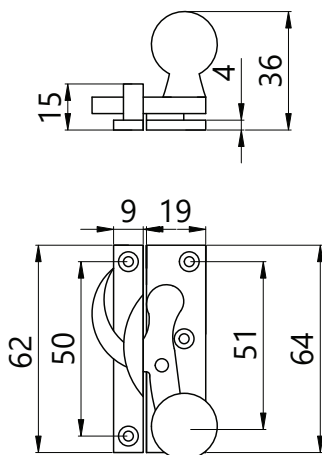

View product online

FINEST BRASSWARE TO ENHANCE
QUALITY DOORS AND WINDOWS

www.hardwick.co.uk