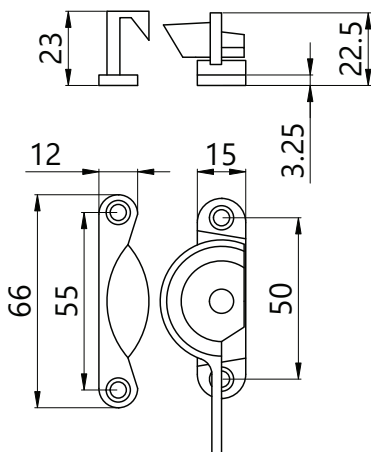

View product online

FINEST BRASSWARE TO ENHANCE
QUALITY DOORS AND WINDOWS

www.hardwick.co.uk