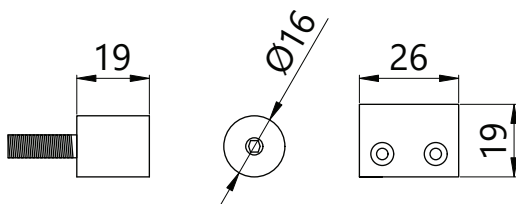

View product online

FINEST BRASSWARE TO ENHANCE
QUALITY DOORS AND WINDOWS

www.hardwick.co.uk