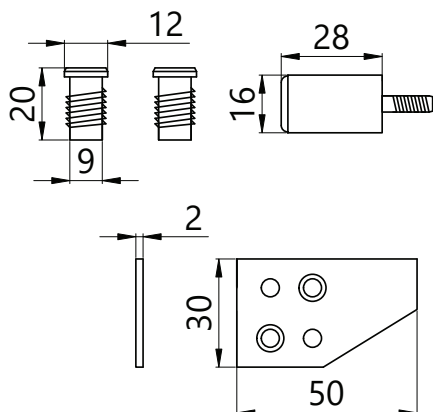

View product online

**FINEST BRASSWARE TO ENHANCE
QUALITY DOORS AND WINDOWS**