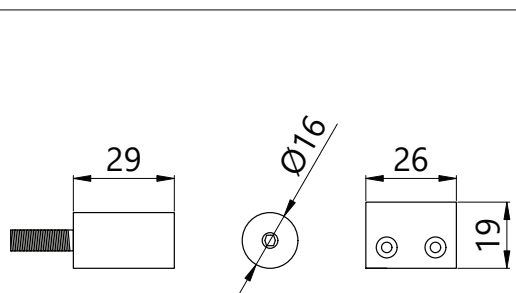

View product online

FINEST BRASSWARE TO ENHANCE
QUALITY DOORS AND WINDOWS

www.hardwick.co.uk