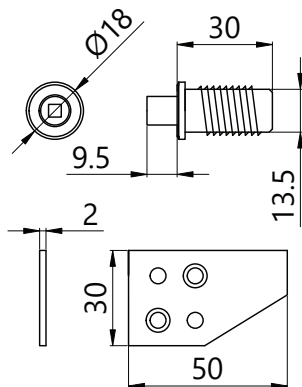

HARDWICK

1087-30
Flush Sash Stop

- ▶ Locking key included.
- ▶ Screws included.
- ▶ Manufactured from Solid Brass.

Distinctive finishes are the hallmark of Hardwick ironmongery - for more detail and maintenance information visit: www.hardwick.co.uk/pages/finishes