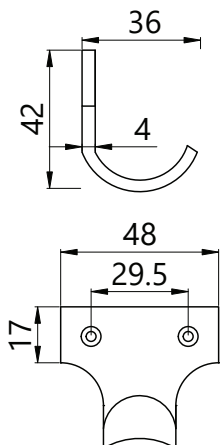

View product online

**FINEST BRASSWARE TO ENHANCE
QUALITY DOORS AND WINDOWS**