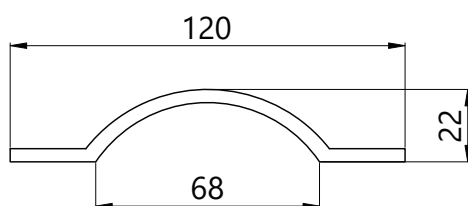

View product online

FINEST BRASSWARE TO ENHANCE
QUALITY DOORS AND WINDOWS

www.hardwick.co.uk