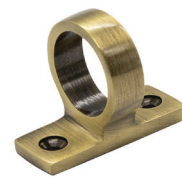

HARDWICK

1096
Sash Eye

- ▶ Used on the top sash.
- ▶ Screws included.
- ▶ Manufactured from Solid Brass.

Polished Brass (PB)

Chrome Plated (CP)

Satin Chrome Plated (SCP)

Antique Brass (AB)

Distinctive finishes are the hallmark of Hardwick ironmongery - for more detail and maintenance information visit: www.hardwick.co.uk/pages/finishes