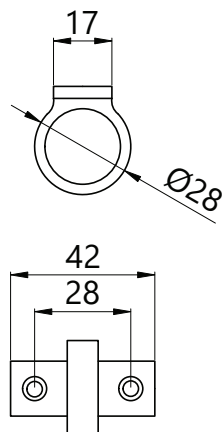

HARDWICK

1096
Sash Eye

- ▶ Used on the top sash.
- ▶ Screws included.
- ▶ Manufactured from Solid Brass.

Polished Brass (PB)

Chrome Plated (CP)

Satin Chrome Plated (SCP)

Antique Brass (AB)

Distinctive finishes are the hallmark of Hardwick ironmongery - for more detail and maintenance information visit: www.hardwick.co.uk/pages/finishes