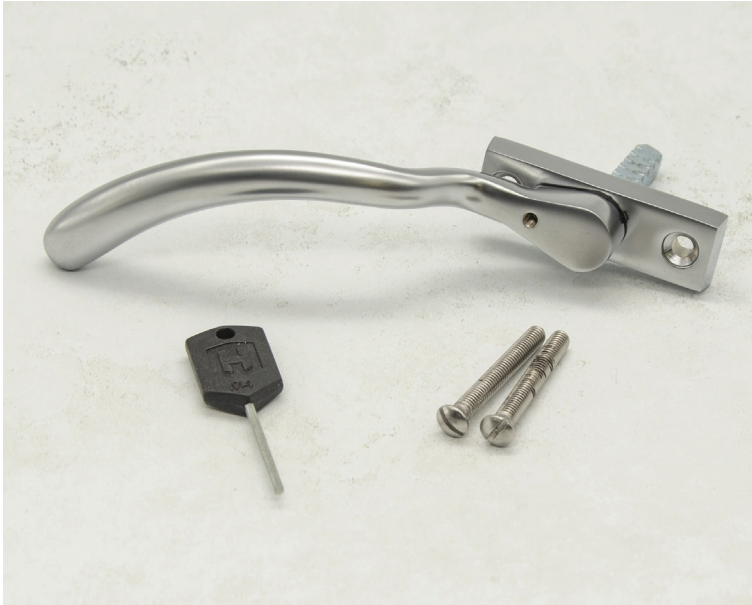

### Classic Lyndon Locking Espag Handle

- ▶ Lockable by way of an M4 hex key.
- ▶ Screws and hex key included.
- ▶ Manufactured from Solid Brass.

Polished Brass (PB)

Chrome Plated (CP)

Satin Chrome Plated (SCP)