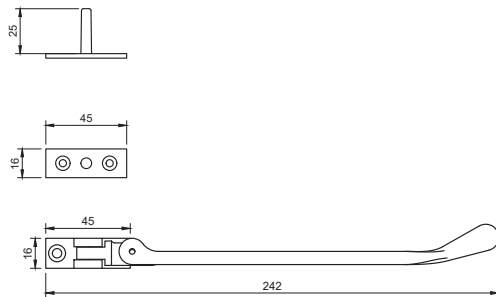

View product online

FINEST BRASSWARE TO ENHANCE
QUALITY DOORS AND WINDOWS

www.hardwick.co.uk