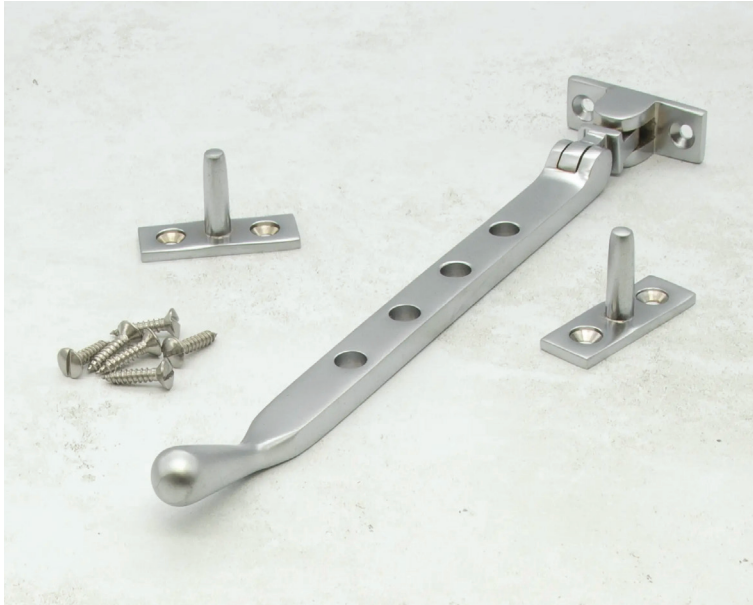

HARDWICK

CLASSIC RANGE

2070

Classic Lyndon 8" Casement Stay

- ▶ Also available in 10 and 12 inch variants.
- ▶ 2x stay pins and screws included.
- ▶ Manufactured from Solid Brass.

Polished Brass (PB)

Chrome Plated (CP)

Satin Chrome Plated (SCP)

Antique Brass (AB)

Satin Brass (SB)

Tudor Bronze (TB)

Distinctive finishes are the hallmark of Hardwick Classic ironmongery - for more detail and maintenance information visit: www.hardwick.co.uk/pages/finishes