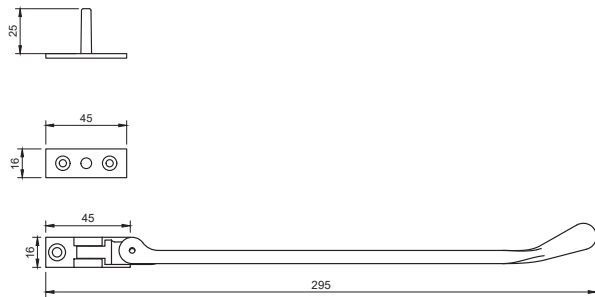

View product online

FINEST BRASSWARE TO ENHANCE
QUALITY DOORS AND WINDOWS

www.hardwick.co.uk