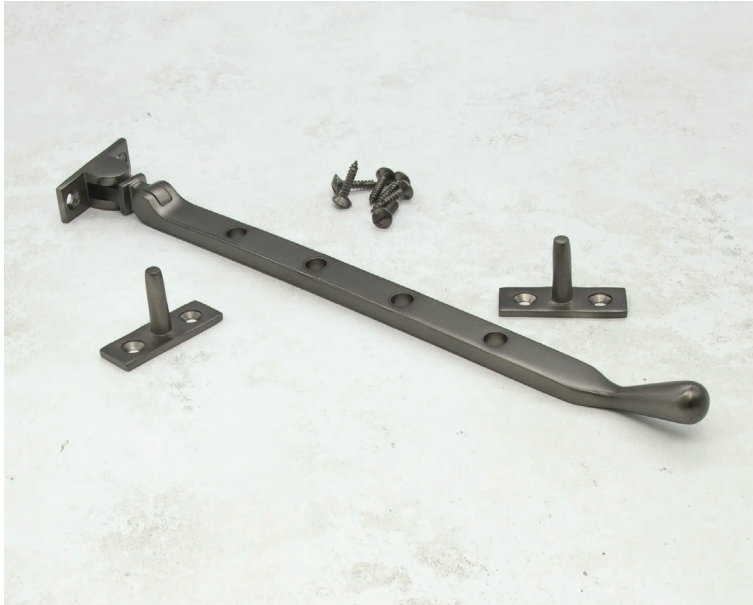

HARDWICK

CLASSIC RANGE

2071

Classic Lyndon 10" Casement Stay

- ▶ Also available in 8 and 12 inch variants.
- ▶ 2x stay pins and screws included.
- ▶ Manufactured from Solid Brass.

Polished Brass (PB)

Chrome Plated (CP)

Satin Chrome Plated (SCP)

Antique Brass (AB)

Satin Brass (SB)

Tudor Bronze (TB)

Distinctive finishes are the hallmark of Hardwick Classic ironmongery - for more detail and maintenance information visit: www.hardwick.co.uk/pages/finishes