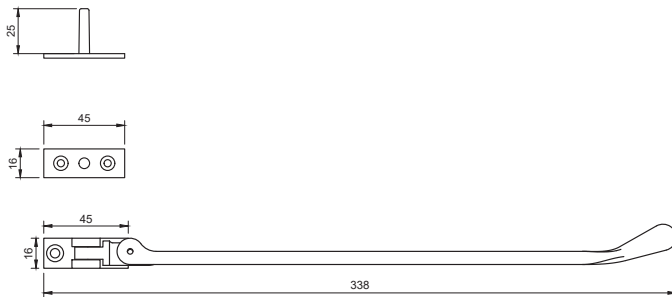

View product online

FINEST BRASSWARE TO ENHANCE
QUALITY DOORS AND WINDOWS

www.hardwick.co.uk