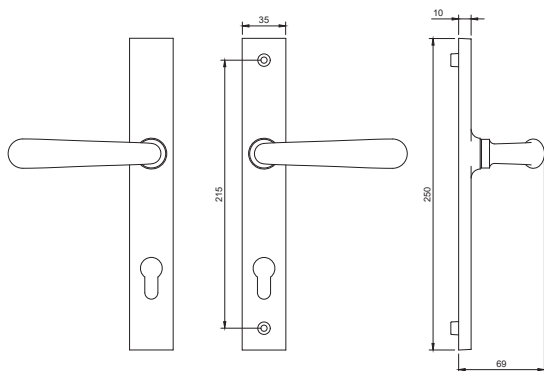

View product online

FINEST BRASSWARE TO ENHANCE
QUALITY DOORS AND WINDOWS

www.hardwick.co.uk