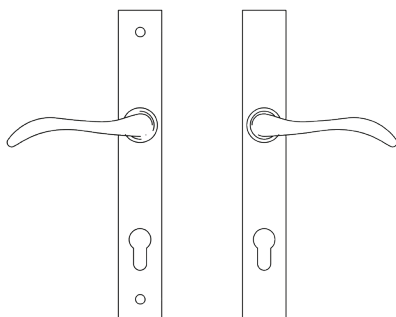

HARDWICK

CLASSIC RANGE

3100/3101

Classic Cottesmore MPL Door Lever
Sprung 92mm

- ▶ Sprung cassette to assist the door lever return to centre.
- ▶ Spindle, dual springs, hex key (for grub screw) and mahine screws included.
- ▶ Manufactured from Solid Brass.

Polished Brass (PB)

Chrome Plated (CP)

Satin Chrome Plated (SCP)

Antique Brass (AB)

Satin Brass (SB)

Tudor Bronze (TB)

3101 (RIGHT HAND)

3100 (LEFT HAND)