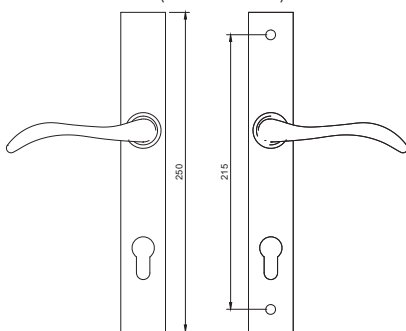

HARDWICK

CLASSIC RANGE

3100/3101

Classic Cottesmore MPL Door Lever
Sprung 92mm

- ▶ Sprung cassette to assist the door lever return to centre.
- ▶ Spindle, dual springs, hex key (for grub screw) and mahine screws included.
- ▶ Manufactured from Solid Brass.

Polished Brass (PB)

Chrome Plated (CP)

Satin Chrome Plated (SCP)

Antique Brass (AB)

Satin Brass (SB)

Tudor Bronze (TB)

3101 (RIGHT HAND)

3100 (LEFT HAND)