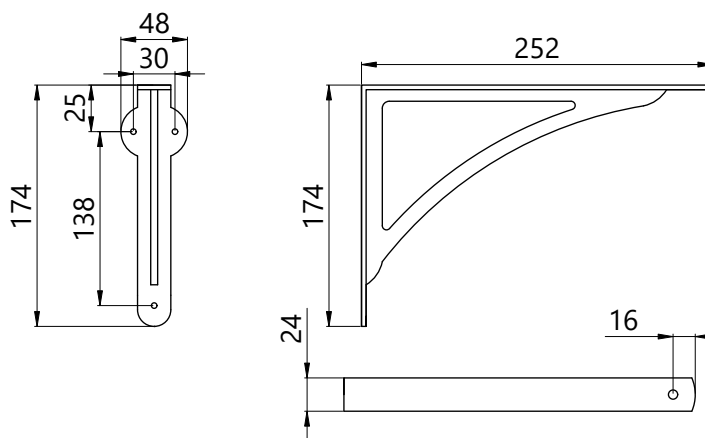

Classic Shelf Bracket

6400 / 6410 / 6420

Features

- Available in 6"/152mm, 8"/202mm and 10"/254mm
- Manufactured from Solid Brass and supplied with matching fixings.

Dimensions

HK6400

HK6410

HK6420