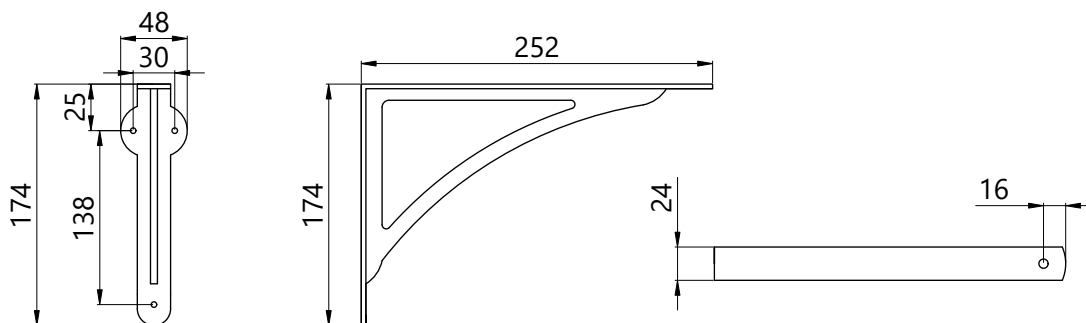

Classic Shelf Bracket

6400 / 6410 / 6420

Features

- Available in 6"/152mm, 8"/202mm and 10"/254mm
- Manufactured from Solid Brass and supplied with matching fixings.

Dimensions

HK6400

HK6410

HK6420