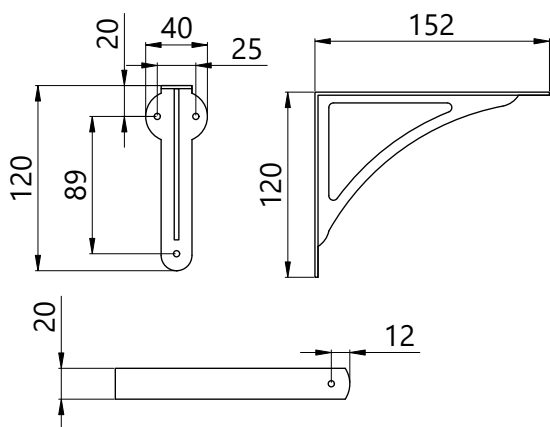

Classic Shelf Bracket

6400 / 6410 / 6420

Features

- Available in 6"/152mm, 8"/202mm and 10"/254mm
- Manufactured from Solid Brass and supplied with matching fixings.

Dimensions

HK6400

HK6410

HK6420