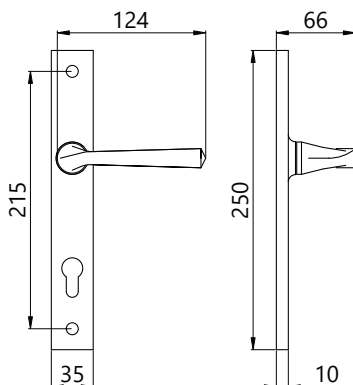

Distinctive finishes are the hallmark of Hardwick Classic ironmongery - for more detail and maintenance information visit: www.hardwick.co.uk/pages/finishes