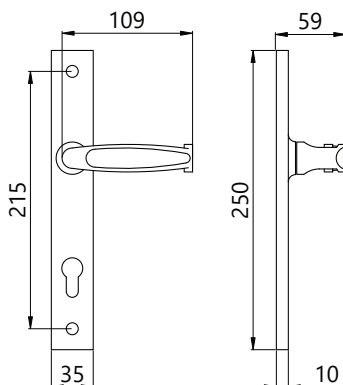

Distinctive finishes are the hallmark of Hardwick Classic ironmongery - for more detail and maintenance information visit: www.hardwick.co.uk/pages/finishes