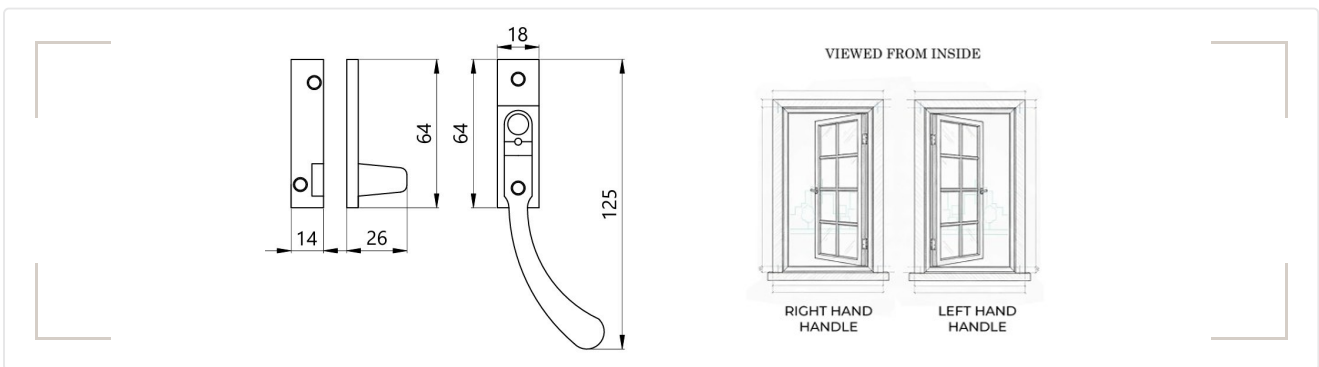

DIMENSIONS & HANDING

Choose any Hardwick finish and we'll guarantee a perfect match across the range.