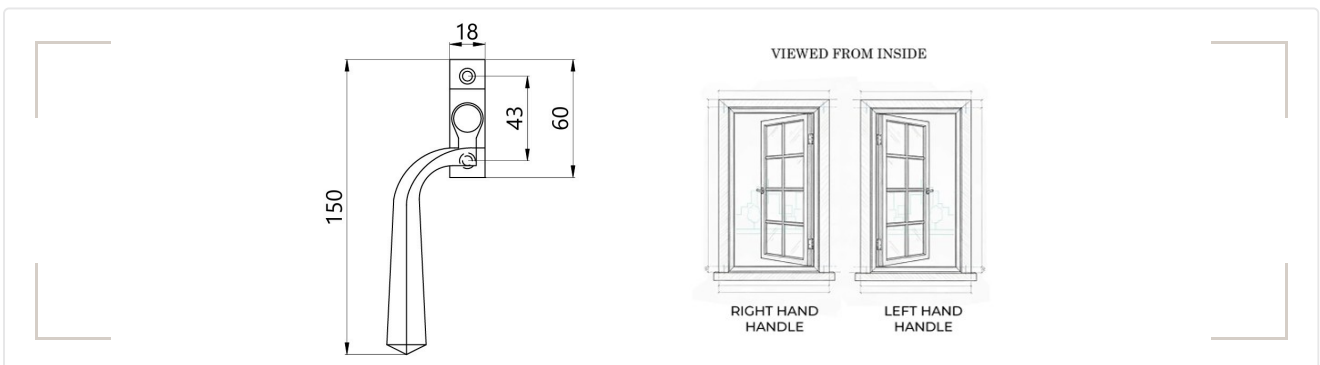

DIMENSIONS & HANDING

Choose any Hardwick finish and we'll guarantee a perfect match across the range.