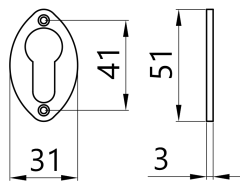

Choose any Hardwick finish and we'll guarantee a perfect match across the range.