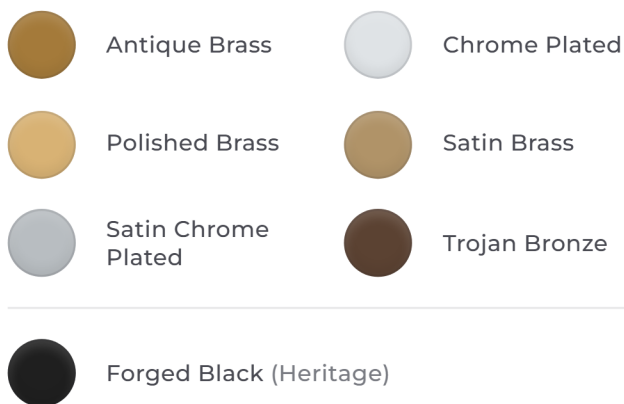

# Bumblebee Face-Fix Door Knocker

4220 / H715

VERSION 1.0 | 05/26

## FEATURES

- Face-fix door knocker.
- Manufactured from solid brass and supplied with matching stainless steel fixings.
- Available in all 6 finishes of the Hardwick Classic Range.
- Available in Hardwick Heritage Forged Black finish.

## FINISHES

Choose any Hardwick finish and we'll guarantee a perfect match across the range.