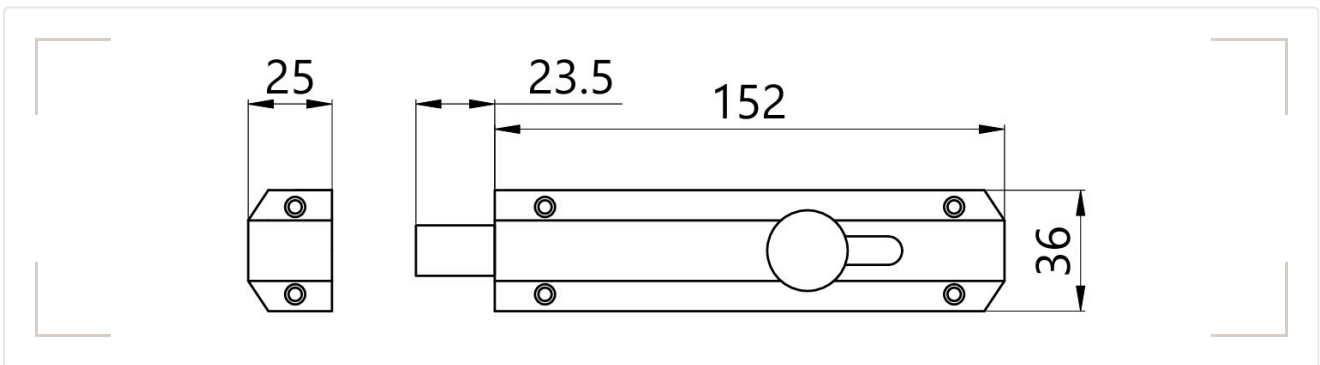

Straight Surface Door Bolt

HK4401

VERSION 1.0 | 05/26

FEATURES

- Straight door bolt with 3 keeps.
- Manufactured from solid brass and supplied with matching stainless steel fixings.

DIMENSIONS

Choose any Hardwick finish and we'll guarantee a perfect match across the range.