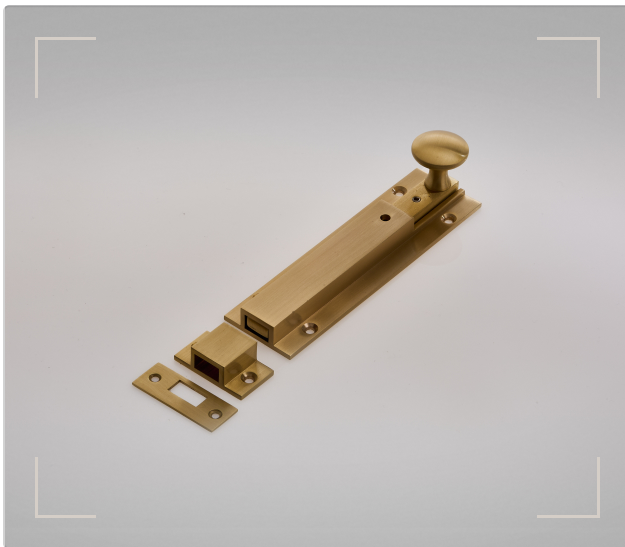

# Straight Door Bolt Lockable

HK4405

VERSION 1.0 | 05/26

## FEATURES

- Straight door bolt with 2 keeps.
- Lockable by hex key (supplied).
- Available in all 6 finishes of the Hardwick Classic Range.
- Manufactured from solid brass and supplied with matching stainless steel fixings.

## DIMENSIONS

*Choose any Hardwick finish and we'll guarantee a perfect match across the range.*

Antique Brass

Chrome Plated

Polished Brass

Satin Brass

Satin Chrome Plated

Trojan Bronze