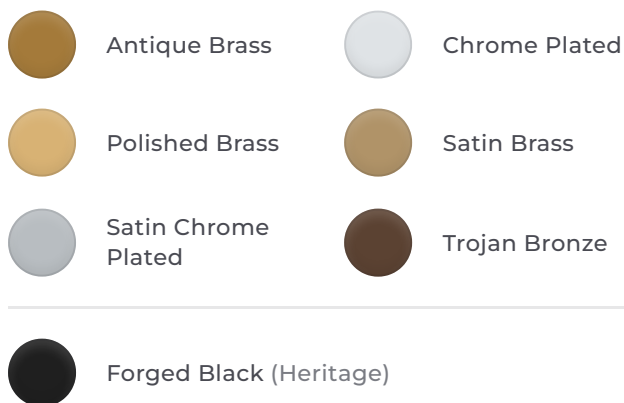

## FEATURES

- Traditional face-fix method of latching cupboard doors closed.
- Sprung latch operated by oval knob.
- Manufactured from solid brass.
- Available in all 6 finishes of the Hardwick Classic Range.
- Available in Hardwick Heritage Forged Black finish.

## FINISHES

Choose any Hardwick finish and we'll guarantee a perfect match across the range.