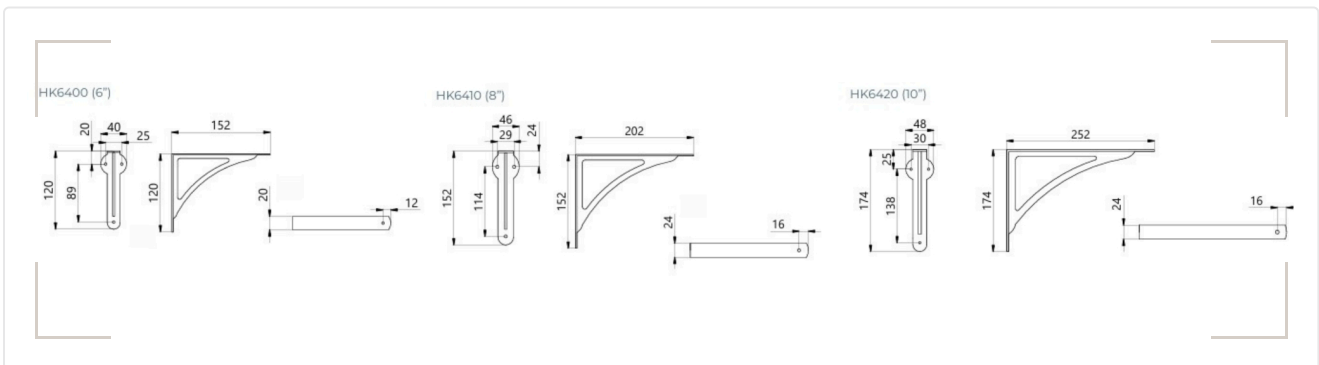

DIMENSIONS

Choose any Hardwick finish and we'll guarantee a perfect match across the range.

Antique Brass

Chrome Plated

Polished Brass

Satin Brass

Satin Chrome Plated

Trojan Bronze

Forged Black